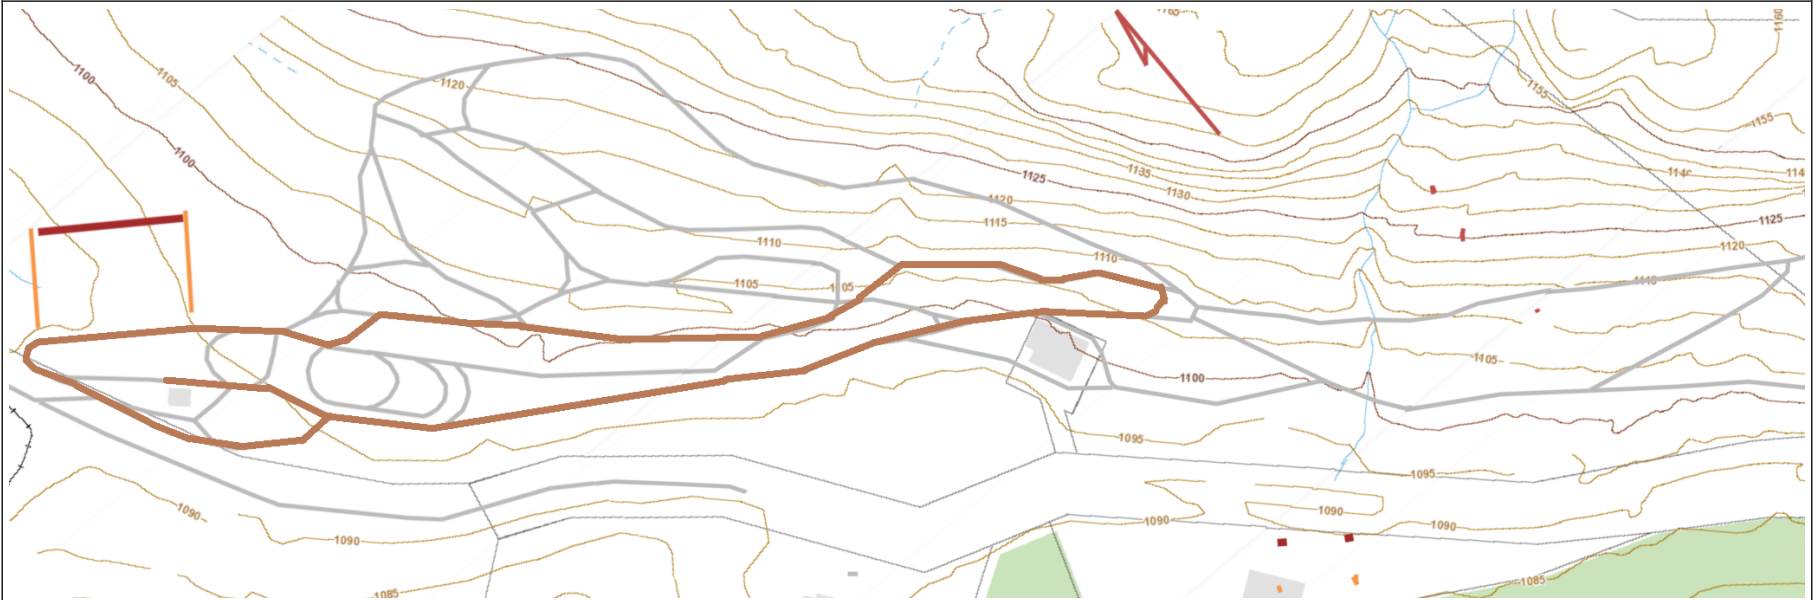

Vancouver Island Biathlon Club

Black Star 0.7km

Brown Triangle 1.0km

Vancouver Island Biathlon Club

Orange Cross 1.5km

Red Diamond 2.0km

Vancouver Island Biathlon Club

Green Clover 2.5km

Yellow Circle 3.0km