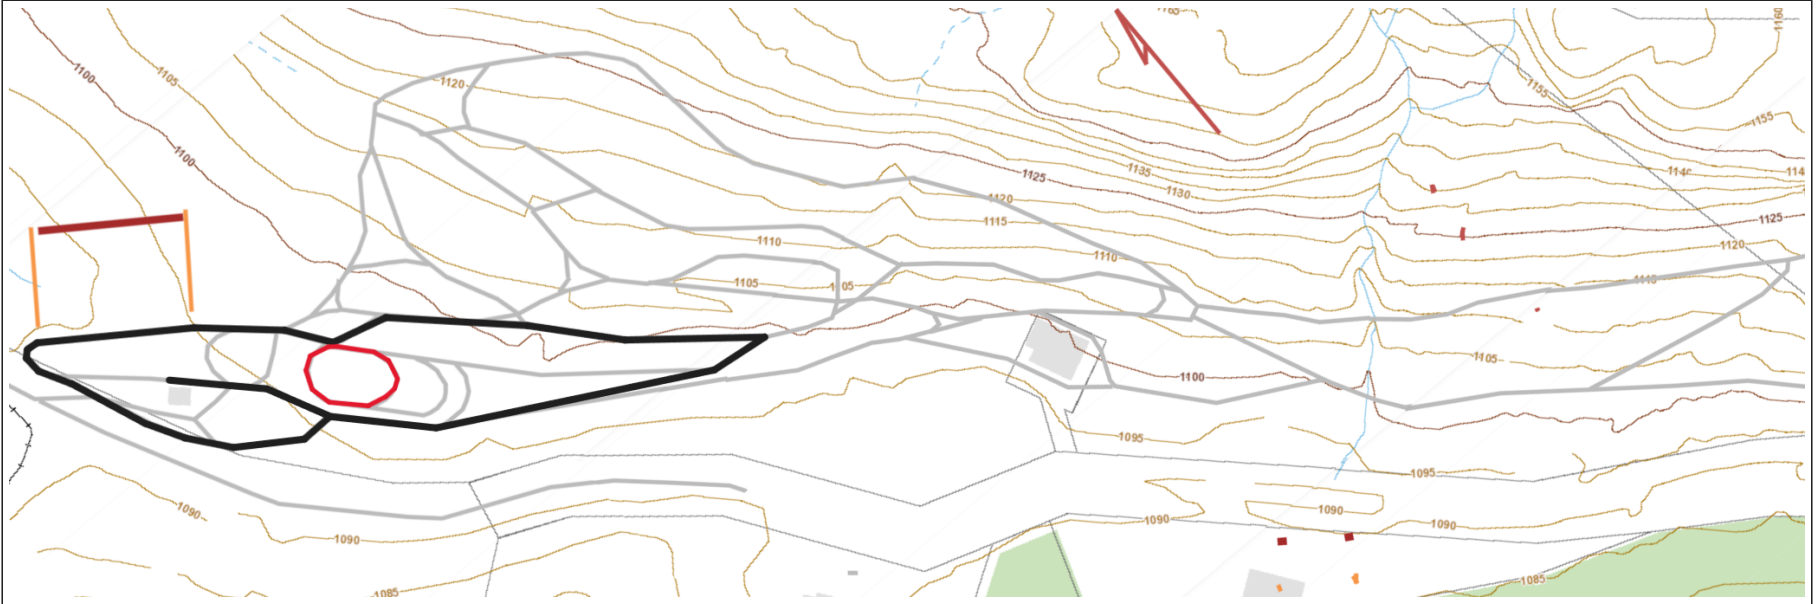

Vancouver Island Biathlon Club

Black Star 0.7km

Brown Triangle 1.0km

Vancouver Island Biathlon Club

Orange Cross 1.5km

Red Diamond 2.0km

Vancouver Island Biathlon Club

Green Clover 2.5km

Yellow Circle 3.0km