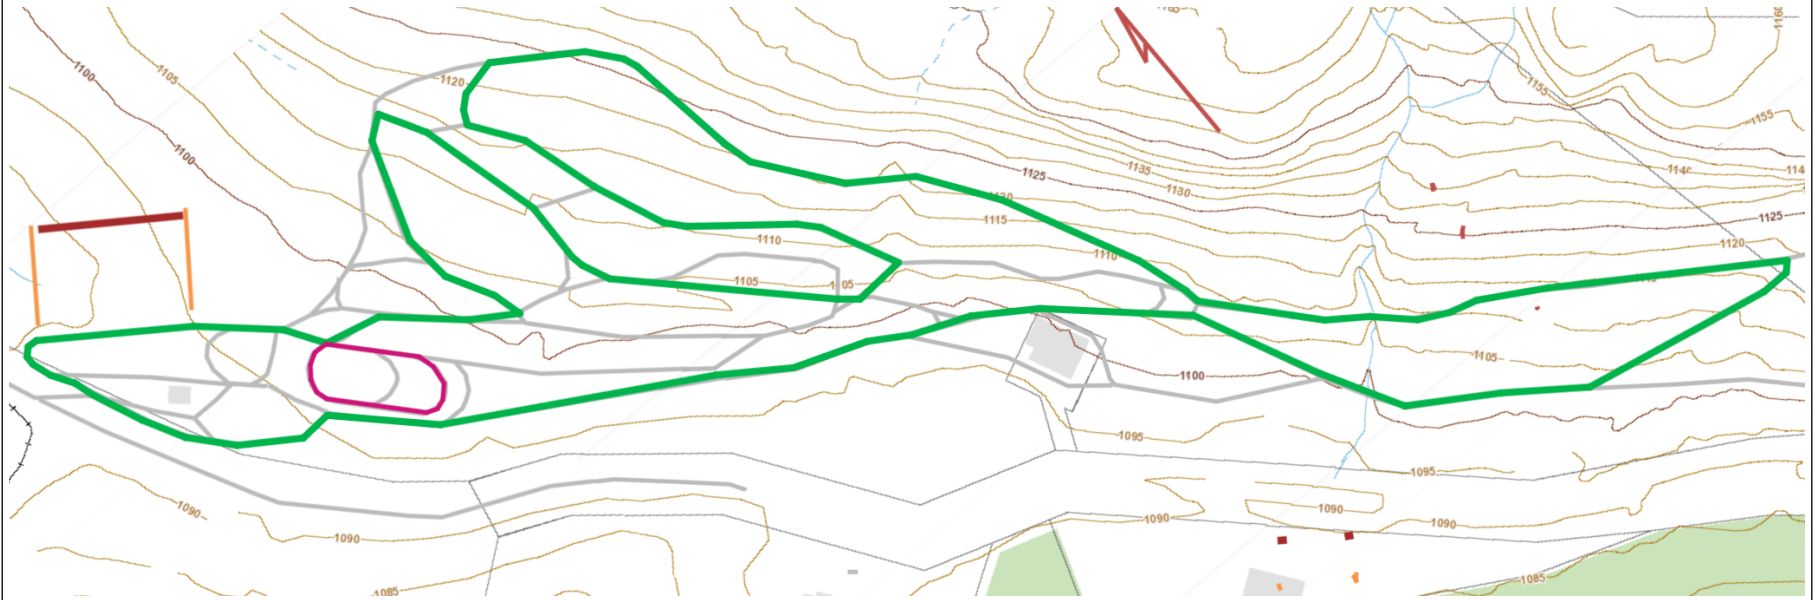

Vancouver Island Biathlon Club

Black Star 0.7km

Brown Triangle 1.0km

Vancouver Island Biathlon Club

Orange Cross 1.5km

Red Diamond 2.0km

Vancouver Island Biathlon Club

Green Clover 2.5km

Yellow Circle 3.0km