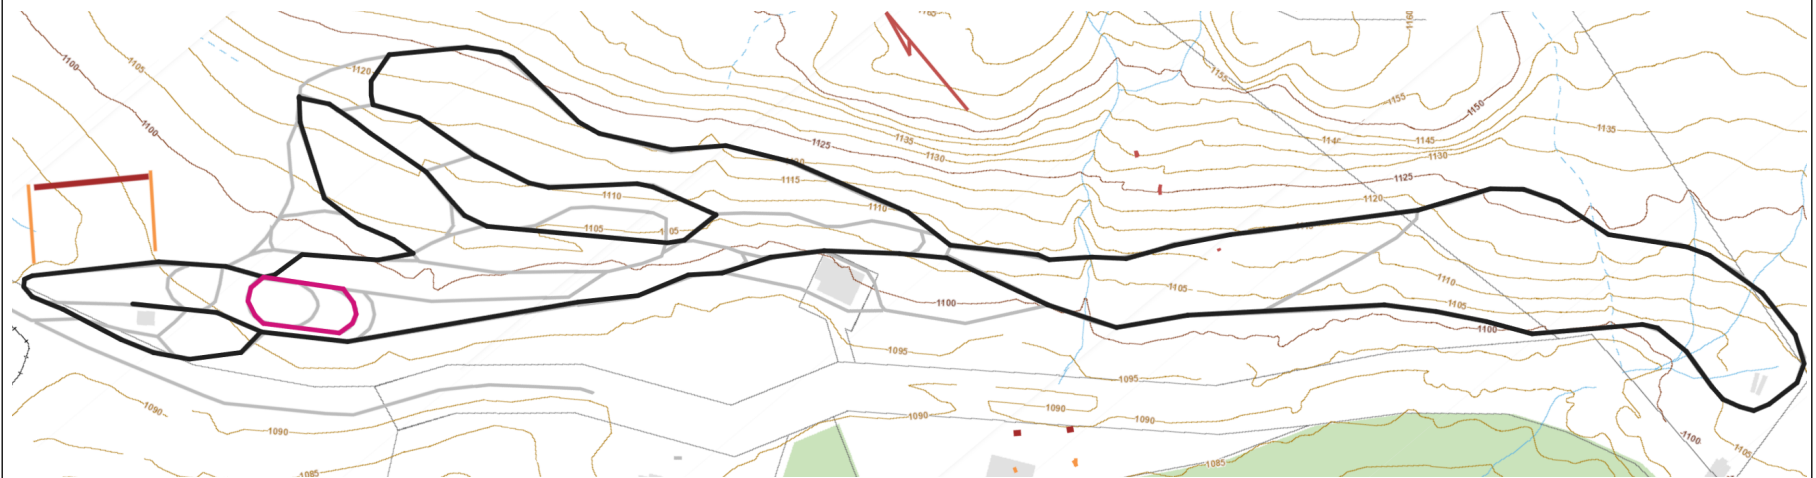

Vancouver Island Biathlon Club

Black Star 0.7km

Brown Triangle 1.0km

Vancouver Island Biathlon Club

Orange Cross 1.5km

Red Diamond 2.0km

Vancouver Island Biathlon Club

Green Clover 2.5km

Yellow Circle 3.0km