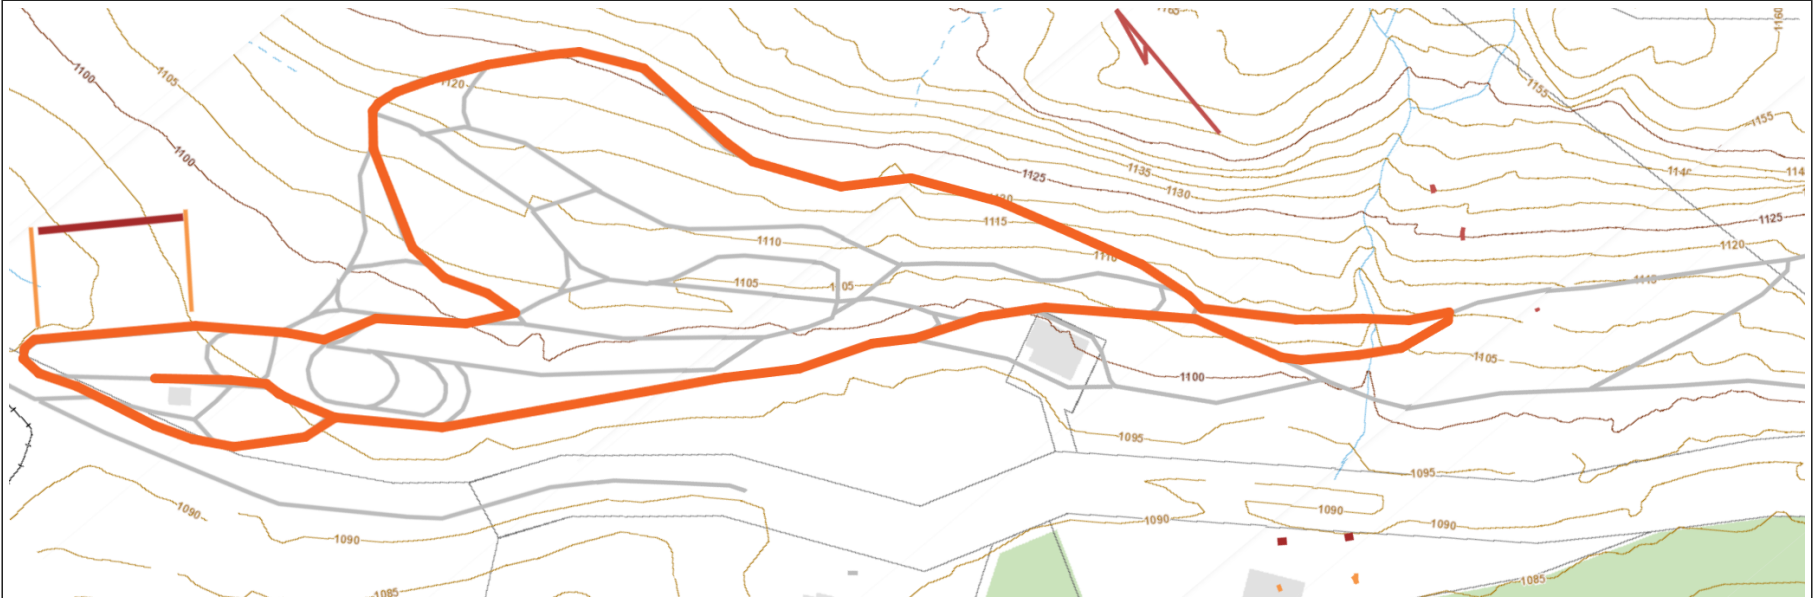

Vancouver Island Biathlon Club

Black Star 0.7km

Brown Triangle 1.0km

Vancouver Island Biathlon Club

Orange Cross 1.5km

Red Diamond 2.0km

Vancouver Island Biathlon Club

Green Clover 2.5km

Yellow Circle 3.0km