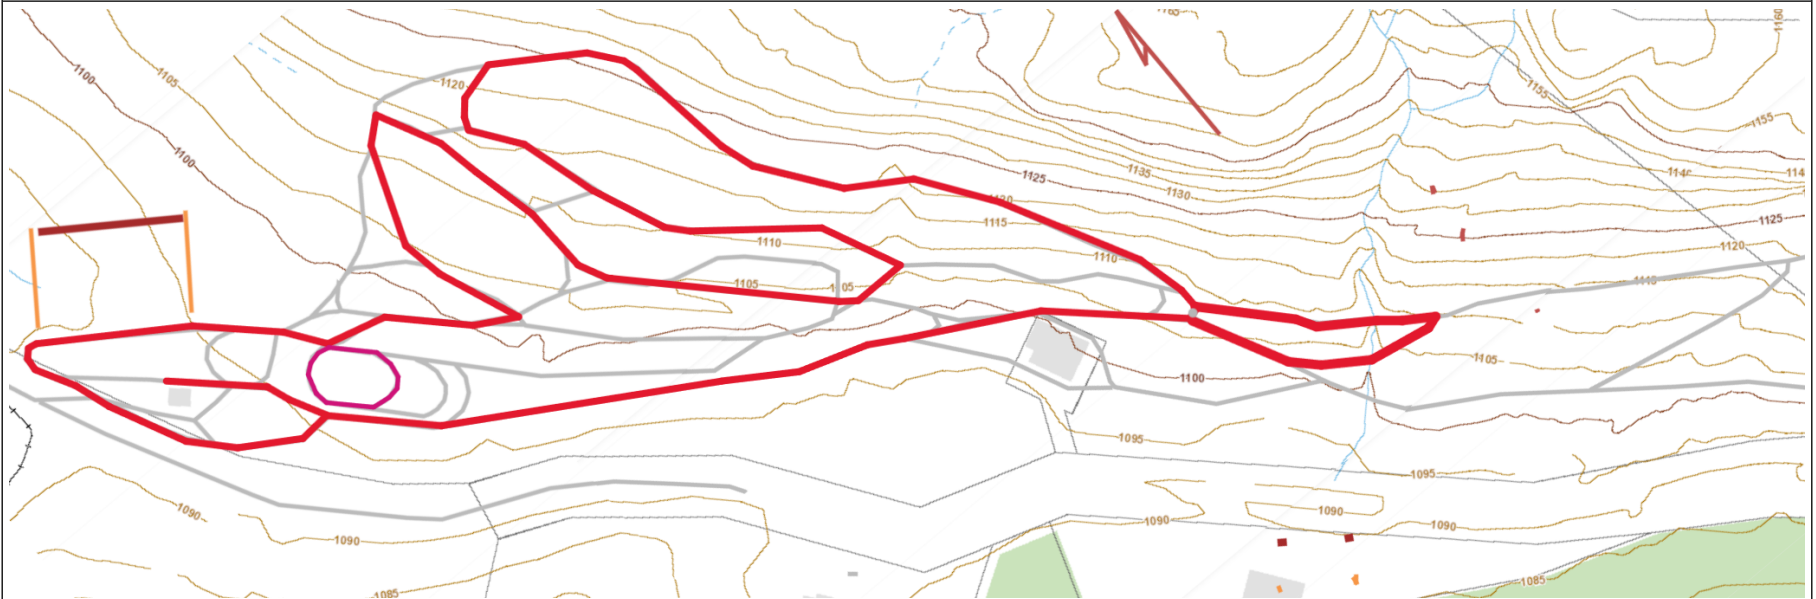

Vancouver Island Biathlon Club

Black Star 0.7km

Brown Triangle 1.0km

Vancouver Island Biathlon Club

Orange Cross 1.5km

Red Diamond 2.0km

Vancouver Island Biathlon Club

Green Clover 2.5km

Yellow Circle 3.0km