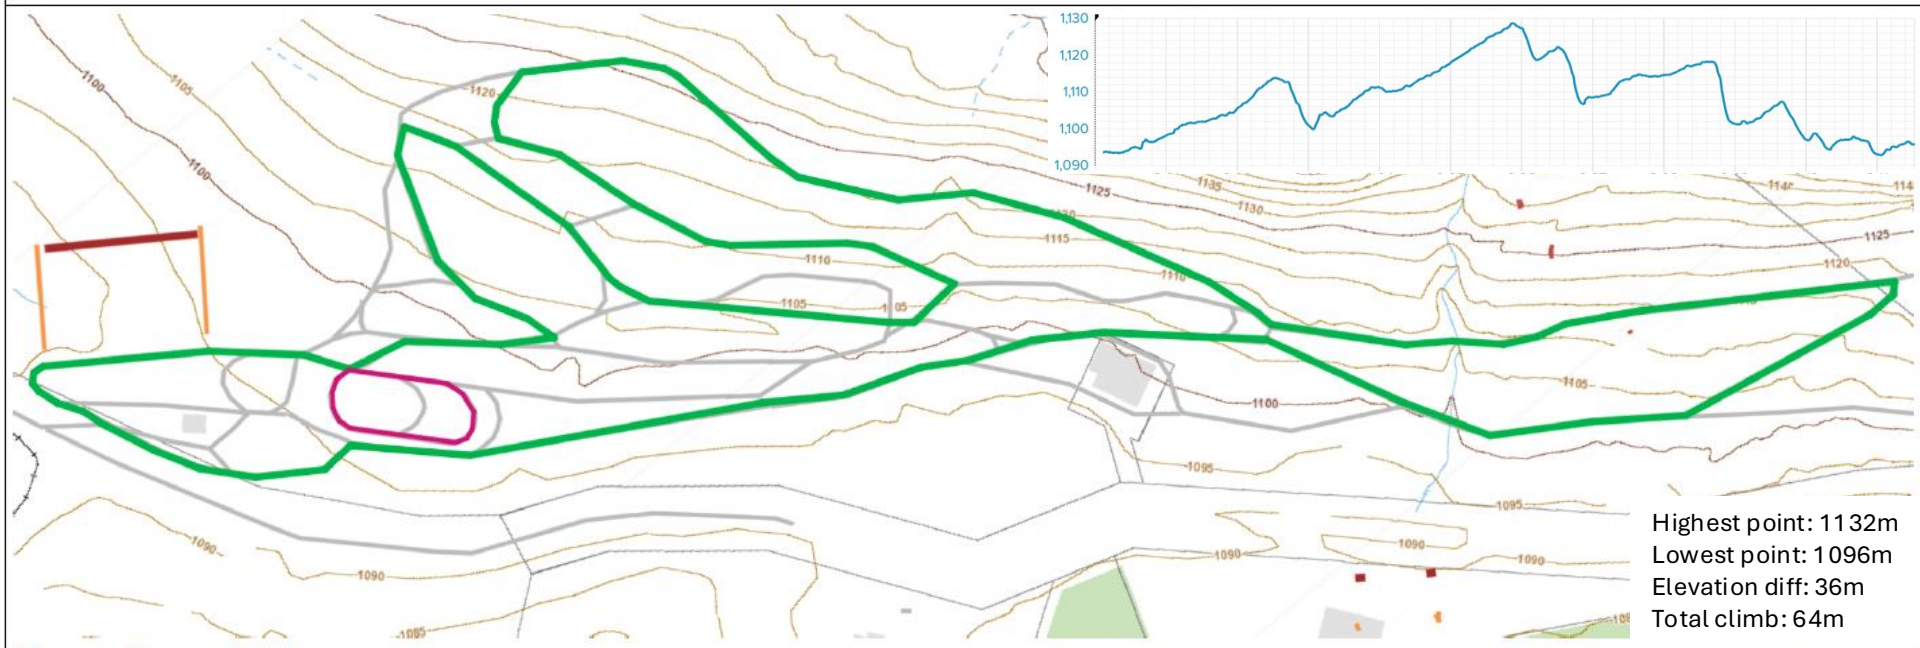

**Black Star 0.7km**

**Brown Triangle 1.0km**

Highest point: 1132m  
Lowest point: 1096m  
Elevation diff: 36m  
Total climb: 38m

**Orange Cross 1.5km**

Highest point: 1132m  
Lowest point: 1096m  
Elevation diff: 36m  
Total climb: 44m

**Red Diamond 2.0km**

**Green Clover 2.5km**

**Yellow Circle 3.0km**