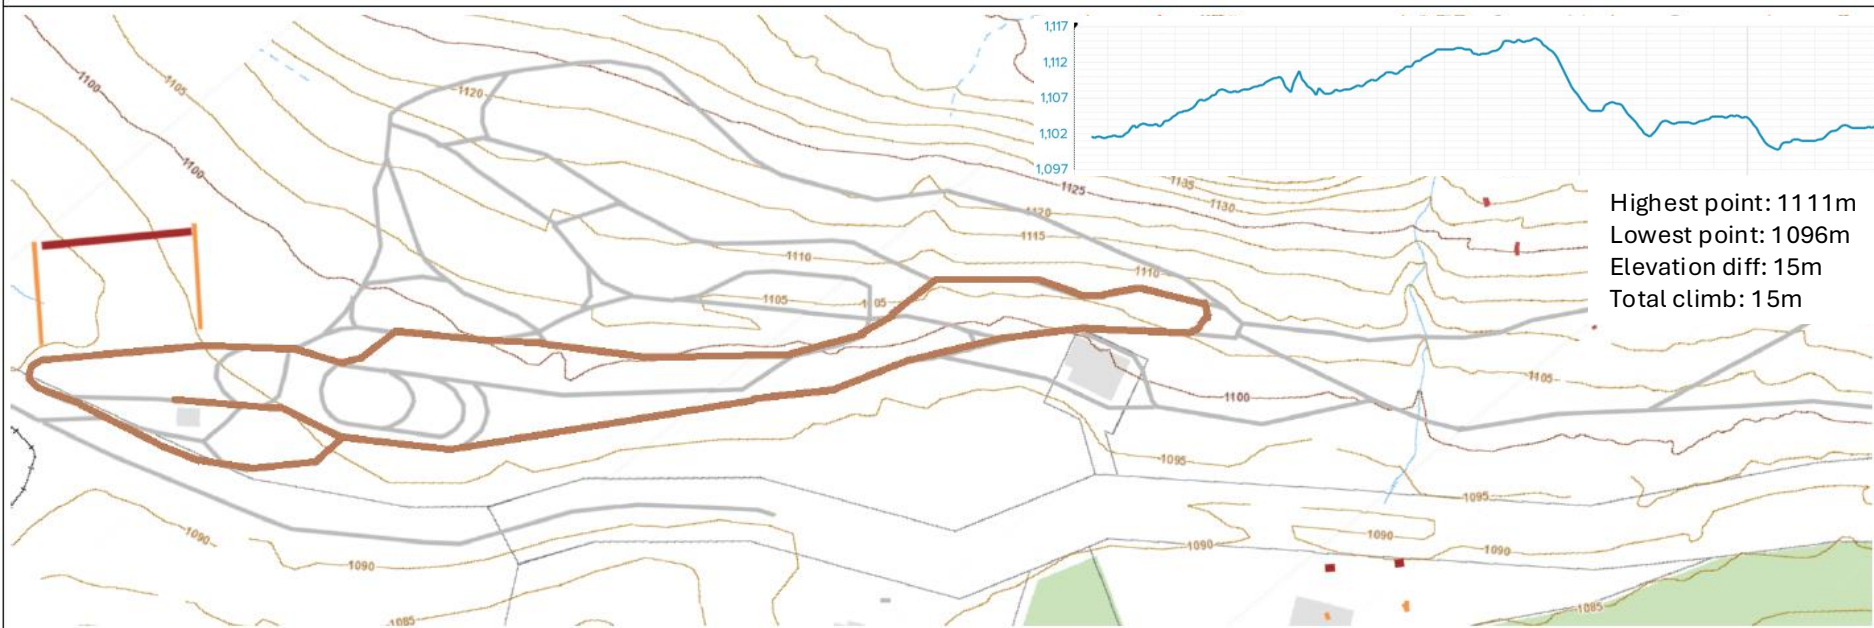

**Black Star 0.7km**

**Brown Triangle 1.0km**

Highest point: 1132m  
Lowest point: 1096m  
Elevation diff: 36m  
Total climb: 38m

**Orange Cross 1.5km**

Highest point: 1132m  
Lowest point: 1096m  
Elevation diff: 36m  
Total climb: 44m

**Red Diamond 2.0km**

**Green Clover 2.5km**

**Yellow Circle 3.0km**