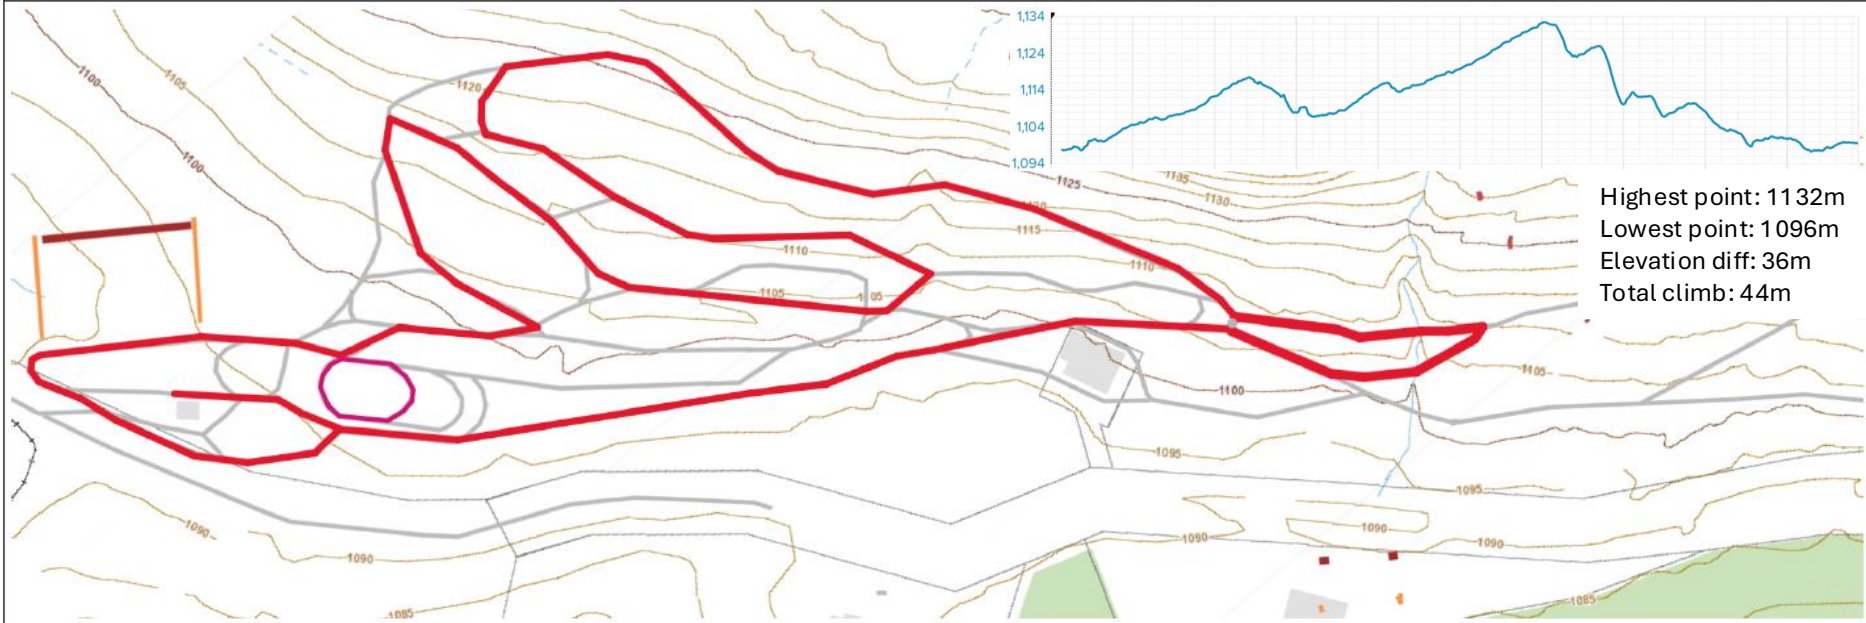

**Black Star 0.7km**

**Brown Triangle 1.0km**

Highest point: 1132m  
Lowest point: 1096m  
Elevation diff: 36m  
Total climb: 38m

**Orange Cross 1.5km**

Highest point: 1132m  
Lowest point: 1096m  
Elevation diff: 36m  
Total climb: 44m

**Red Diamond 2.0km**

**Green Clover 2.5km**

**Yellow Circle 3.0km**