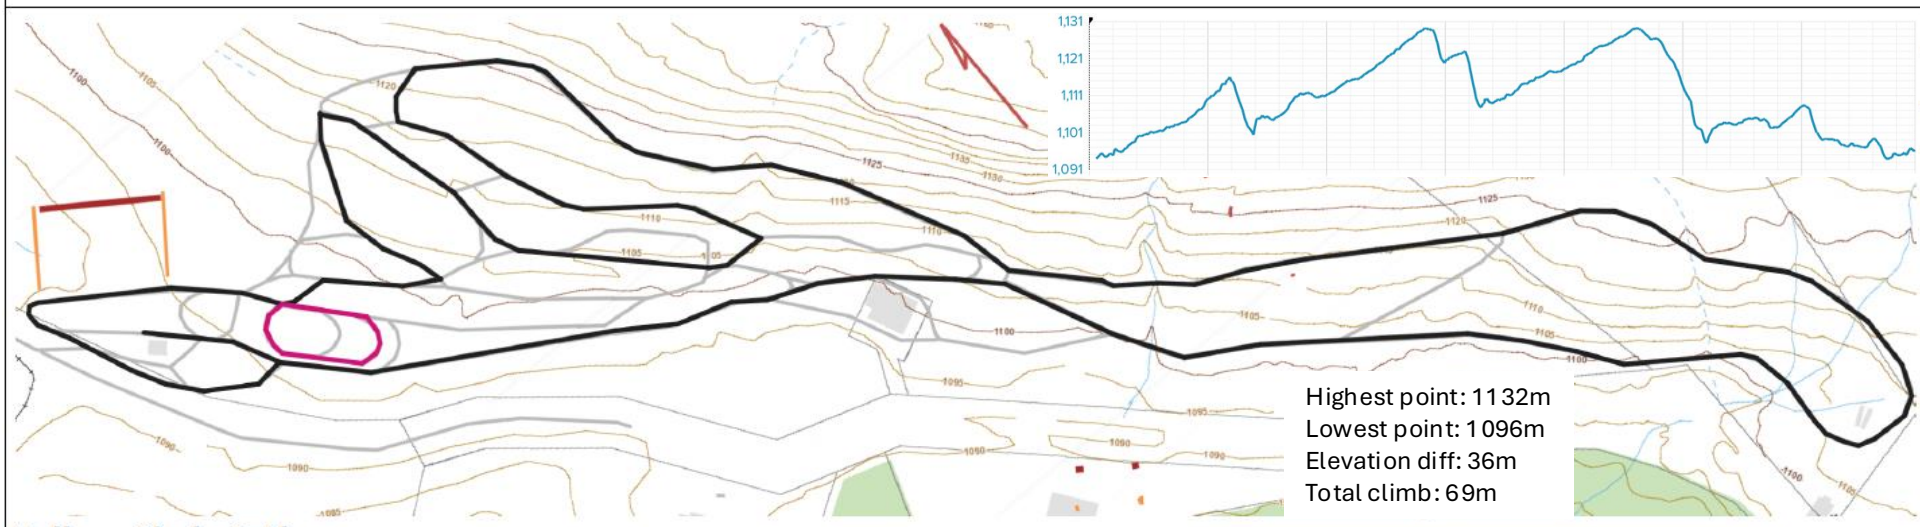

**Black Star 0.7km**

**Brown Triangle 1.0km**

Highest point: 1132m  
Lowest point: 1096m  
Elevation diff: 36m  
Total climb: 38m

**Orange Cross 1.5km**

Highest point: 1132m  
Lowest point: 1096m  
Elevation diff: 36m  
Total climb: 44m

**Red Diamond 2.0km**

**Green Clover 2.5km**

**Yellow Circle 3.0km**