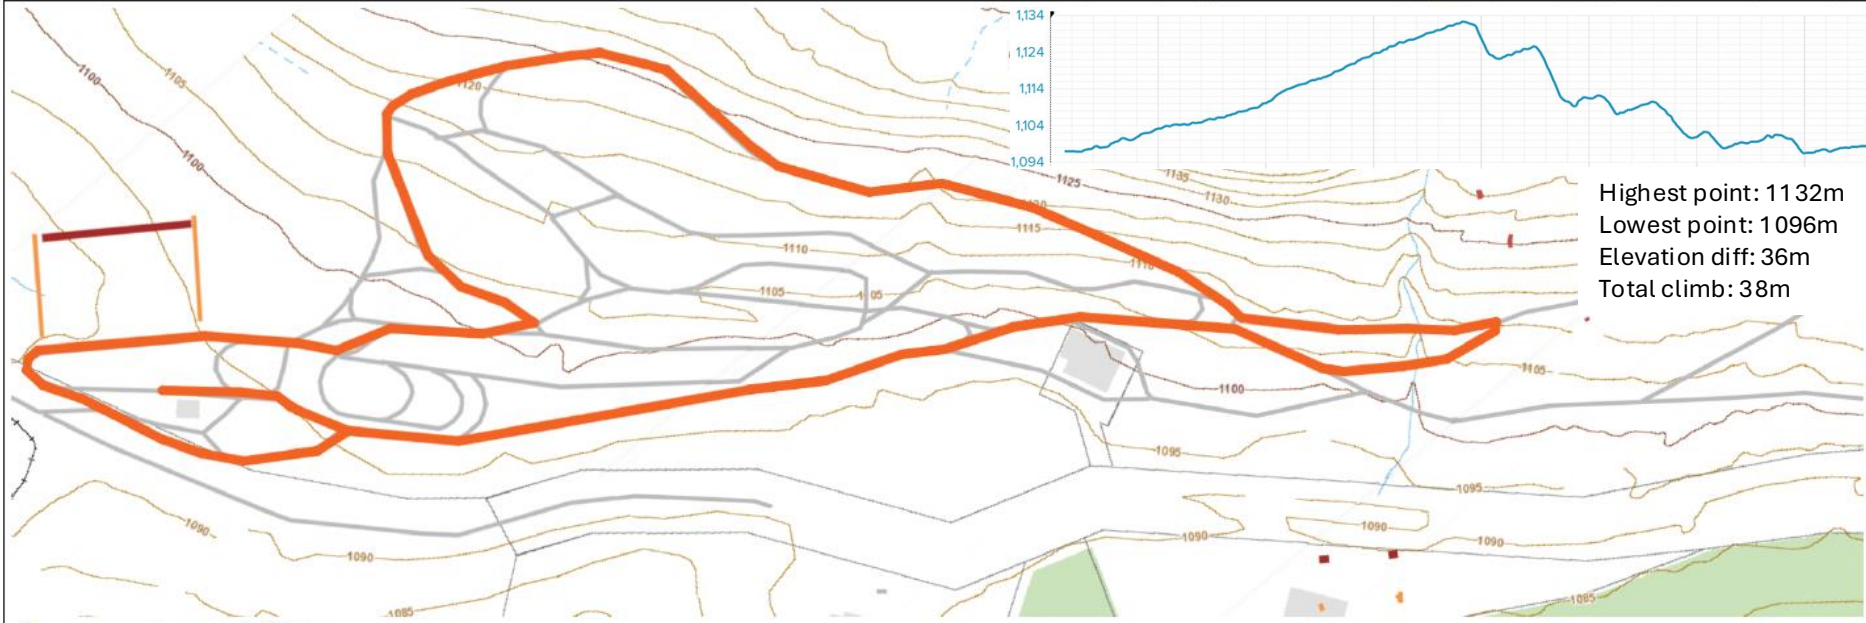

**Black Star 0.7km**

**Brown Triangle 1.0km**

Highest point: 1132m  
Lowest point: 1096m  
Elevation diff: 36m  
Total climb: 38m

**Orange Cross 1.5km**

Highest point: 1132m  
Lowest point: 1096m  
Elevation diff: 36m  
Total climb: 44m

**Red Diamond 2.0km**

**Green Clover 2.5km**

**Yellow Circle 3.0km**