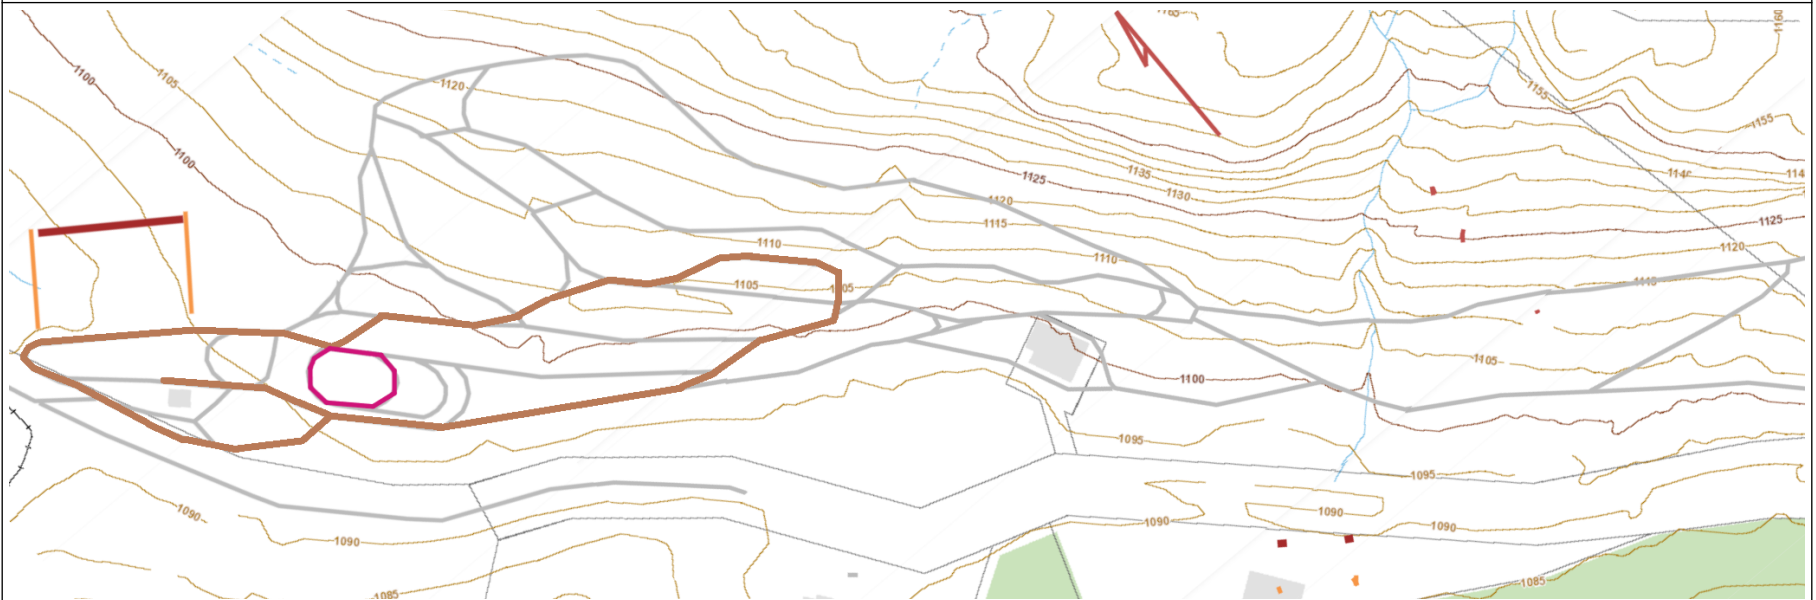

Vancouver Island Biathlon Club

Black Star 0.7km

Brown Triangle 1.0km

Vancouver Island Biathlon Club

Orange Cross 1.5km

Red Diamond 2.0km

Vancouver Island Biathlon Club

Green Clover 2.5km

Yellow Circle 3.0km