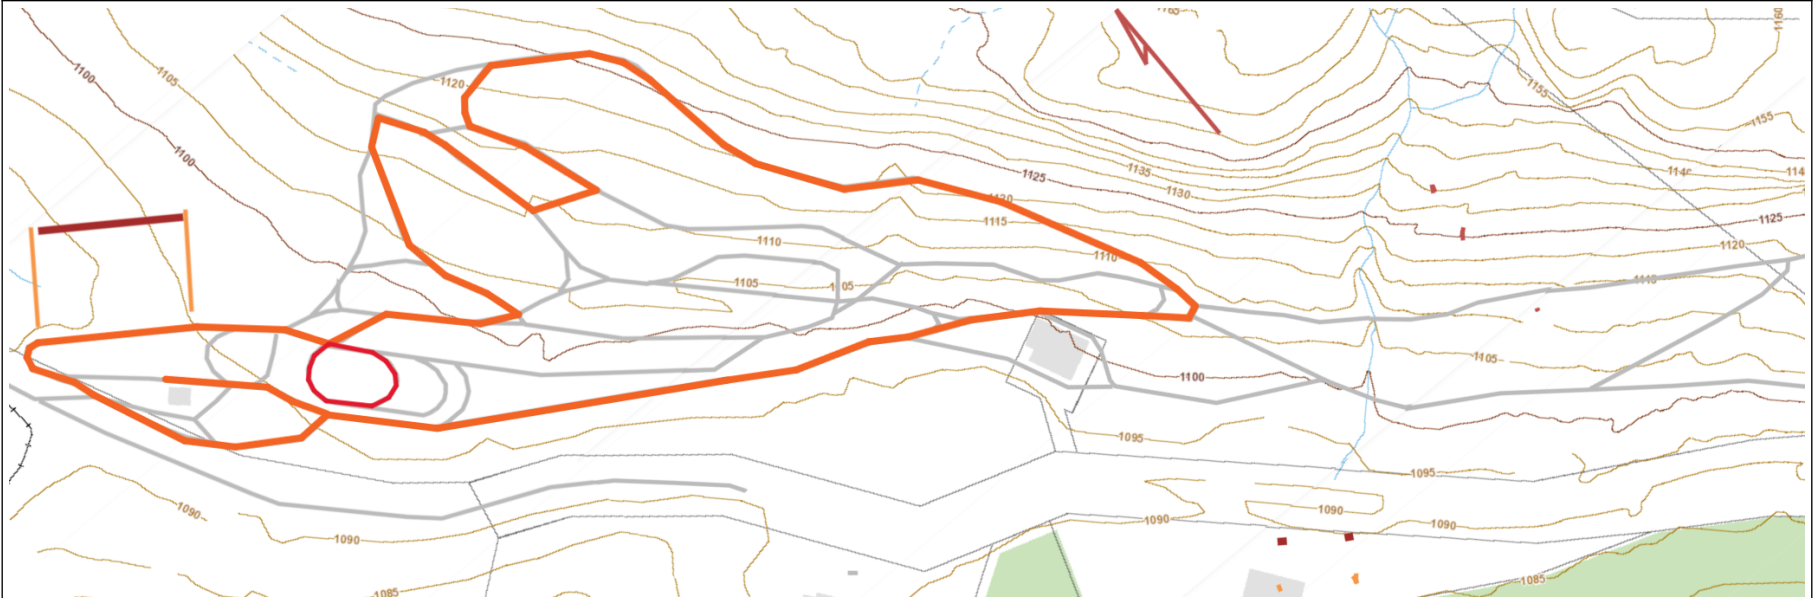

Vancouver Island Biathlon Club

Black Star 0.7km

Brown Triangle 1.0km

Vancouver Island Biathlon Club

Orange Cross 1.5km

Red Diamond 2.0km

Vancouver Island Biathlon Club

Green Clover 2.5km

Yellow Circle 3.0km