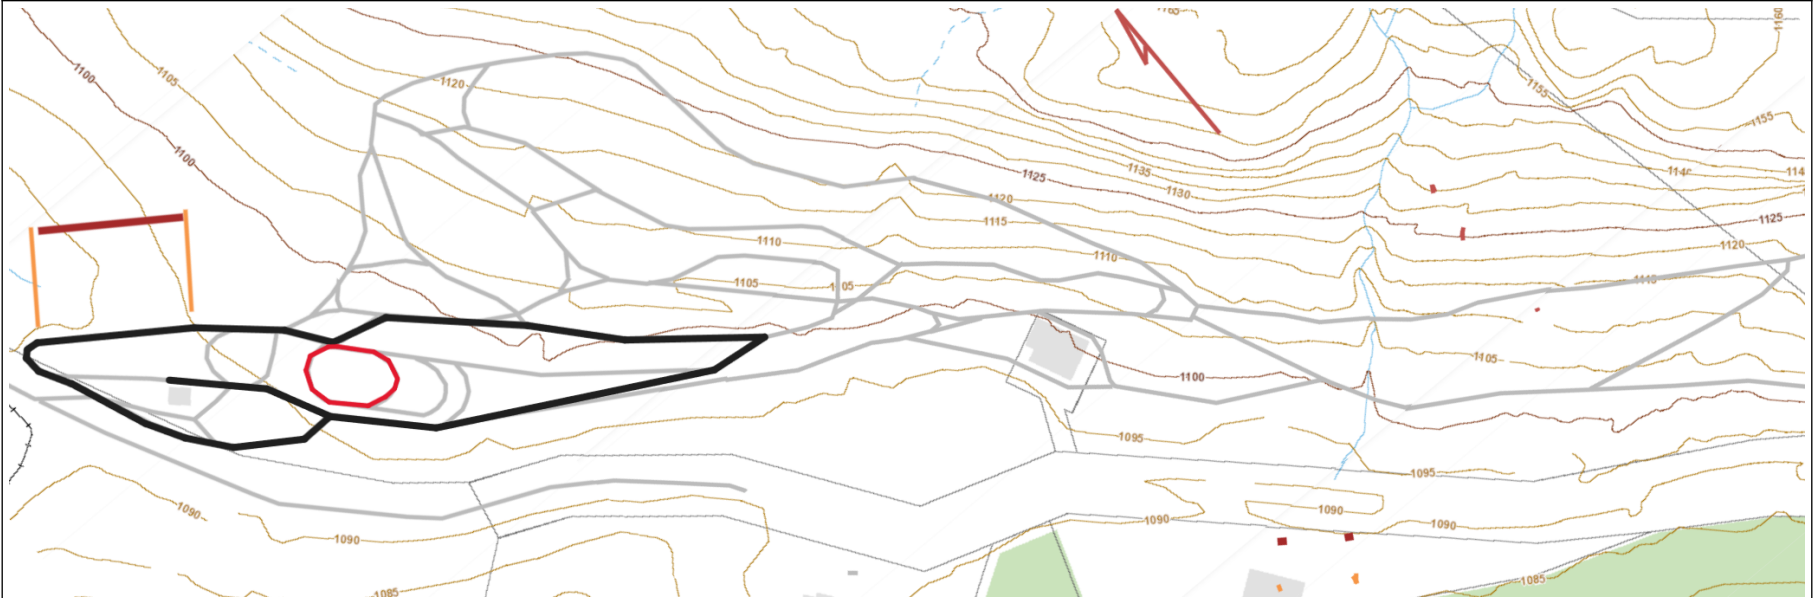

Vancouver Island Biathlon Club

Black Star 0.7km

Brown Triangle 1.0km

Vancouver Island Biathlon Club

Orange Cross 1.5km

Red Diamond 2.0km

Vancouver Island Biathlon Club

Green Clover 2.5km

Yellow Circle 3.0km