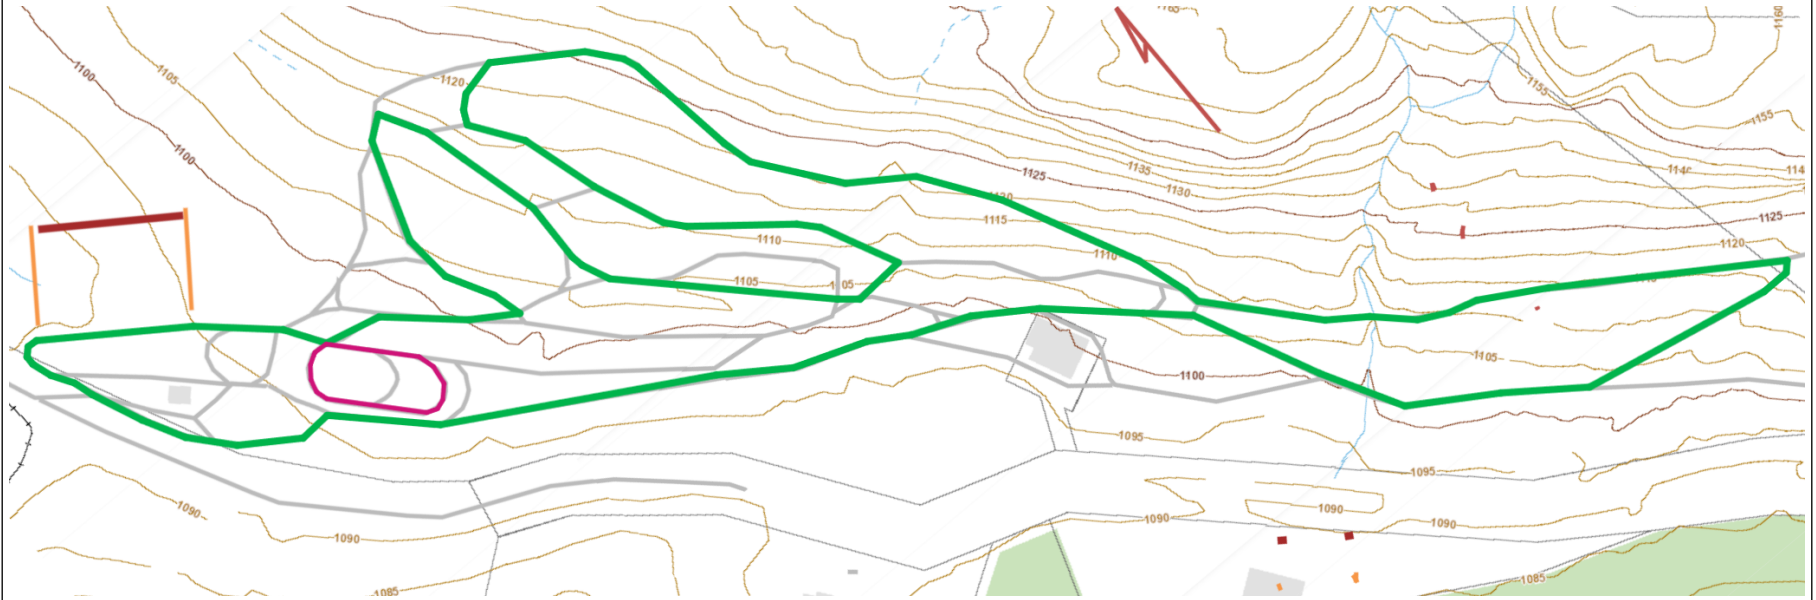

Vancouver Island Biathlon Club

Black Star 0.7km

Brown Triangle 1.0km

Vancouver Island Biathlon Club

Orange Cross 1.5km

Red Diamond 2.0km

Vancouver Island Biathlon Club

Green Clover 2.5km

Yellow Circle 3.0km