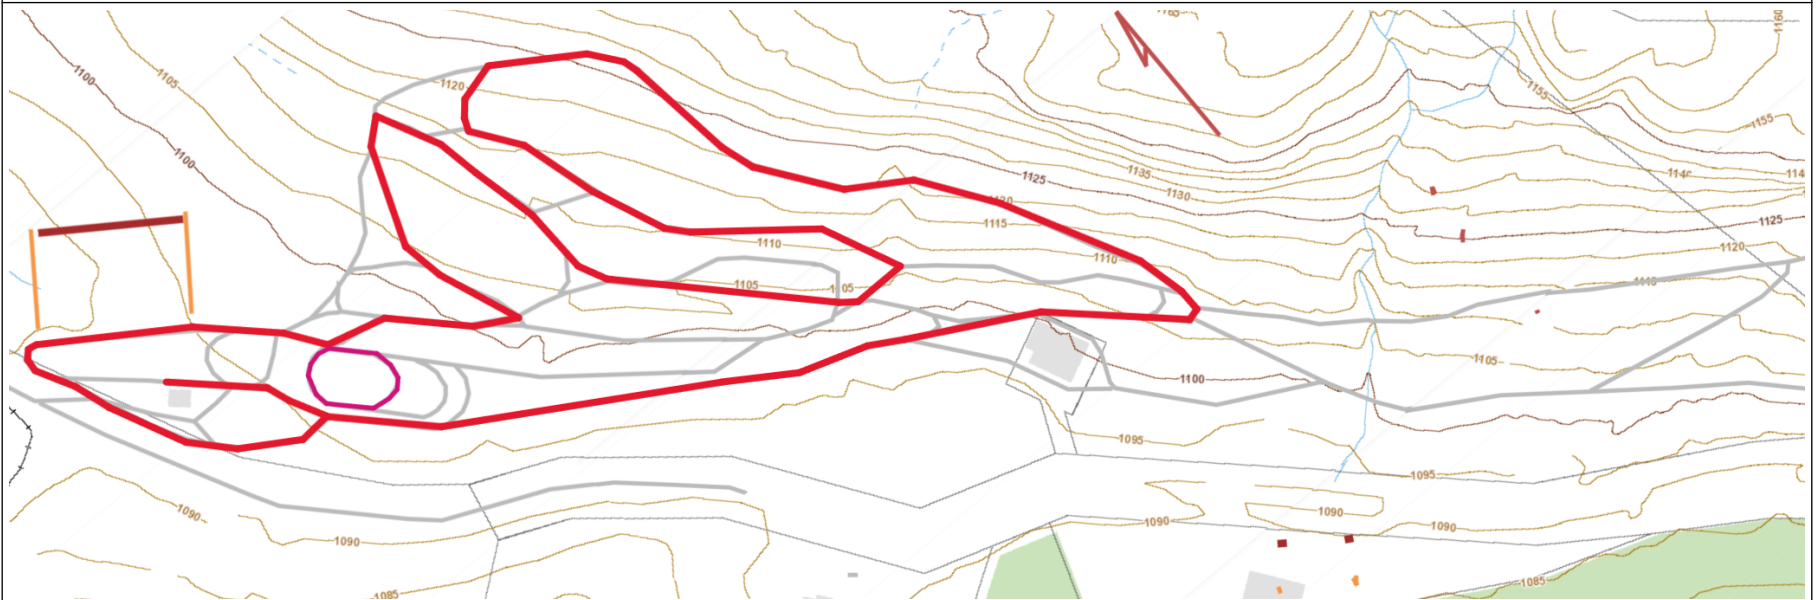

Vancouver Island Biathlon Club

Black Star 0.7km

Brown Triangle 1.0km

Vancouver Island Biathlon Club

Orange Cross 1.5km

Red Diamond 2.0km

Vancouver Island Biathlon Club

Green Clover 2.5km

Yellow Circle 3.0km