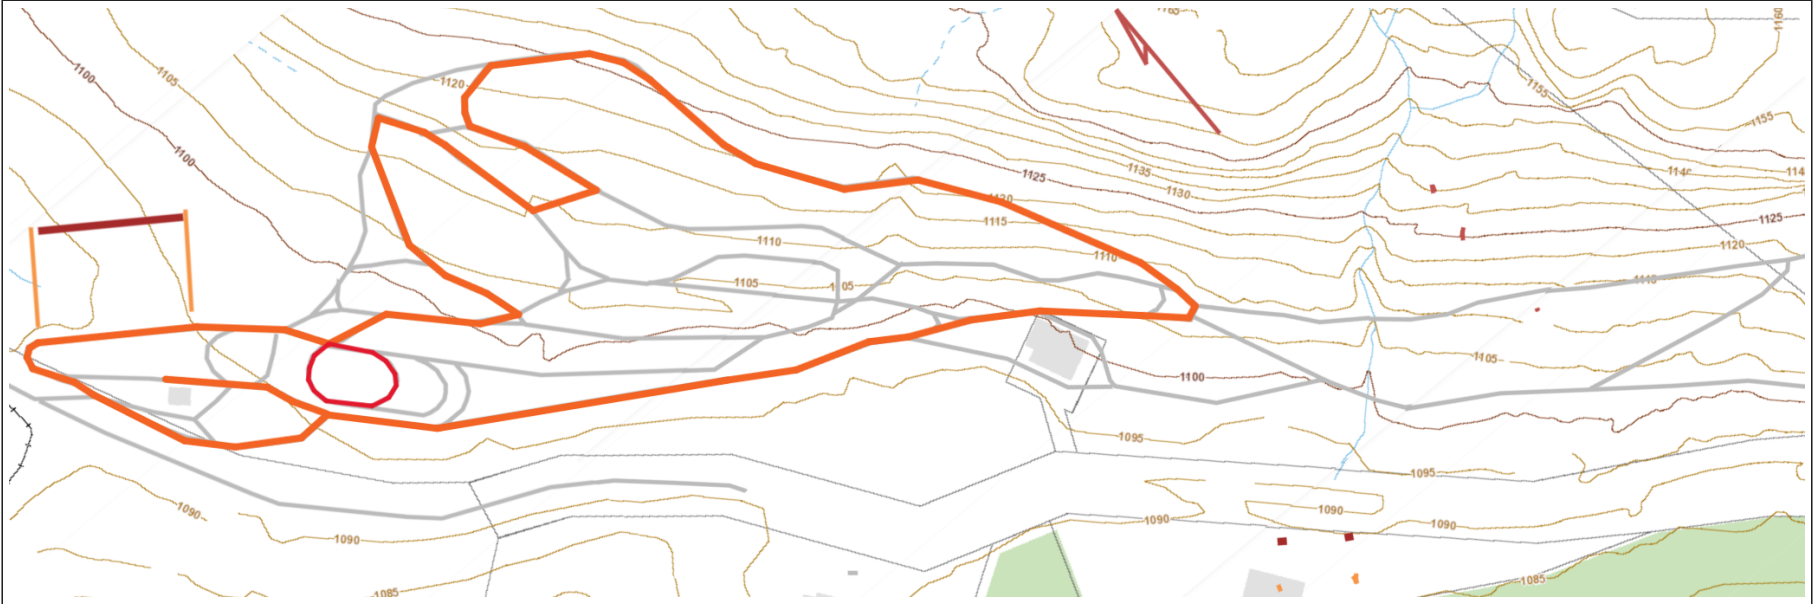

Vancouver Island Biathlon Club

Black Star 0.7km

Brown Triangle 1.0km

Vancouver Island Biathlon Club

Orange Cross 1.5km

Red Diamond 2.0km

Vancouver Island Biathlon Club

Green Clover 2.5km

Yellow Circle 3.0km