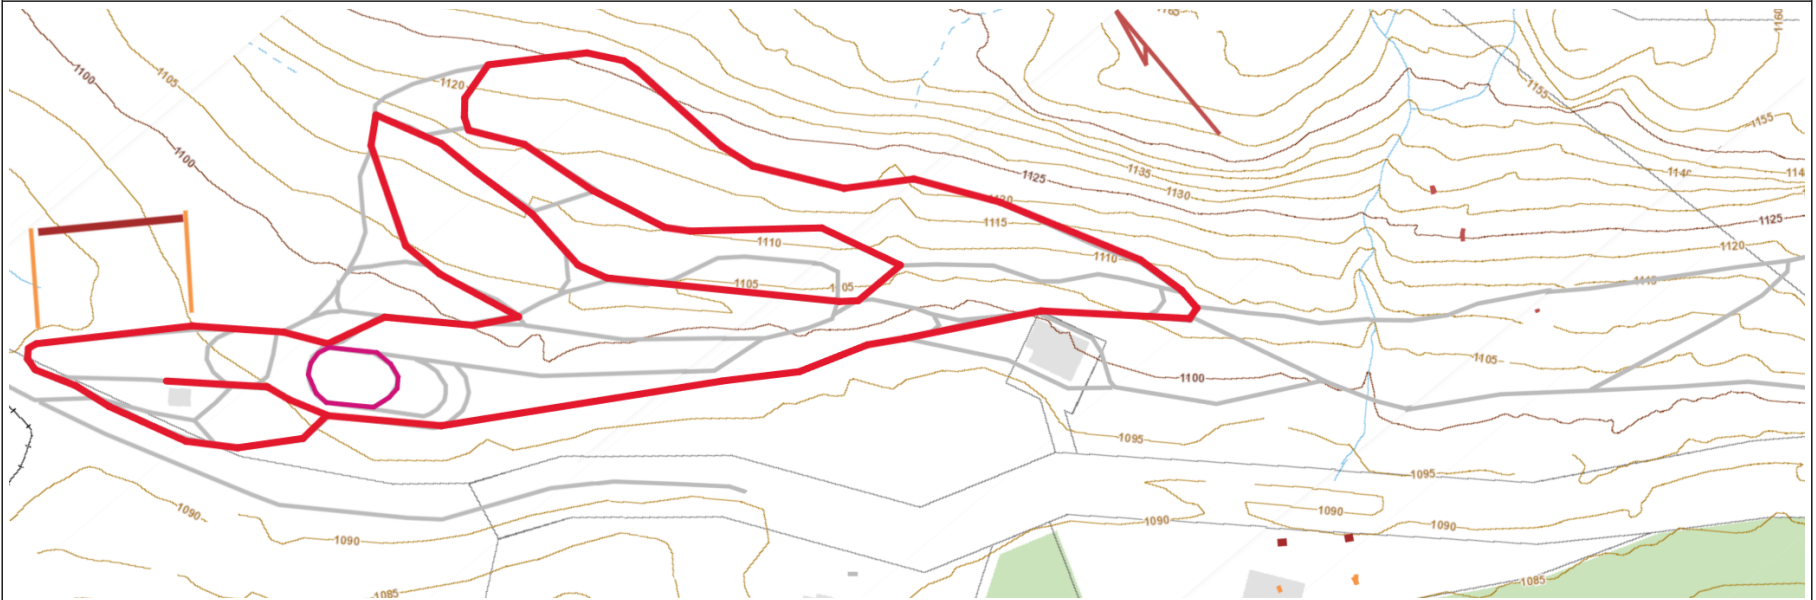

Vancouver Island Biathlon Club

Black Star 0.7km

Brown Triangle 1.0km

Vancouver Island Biathlon Club

Orange Cross 1.5km

Red Diamond 2.0km

Vancouver Island Biathlon Club

Green Clover 2.5km

Yellow Circle 3.0km