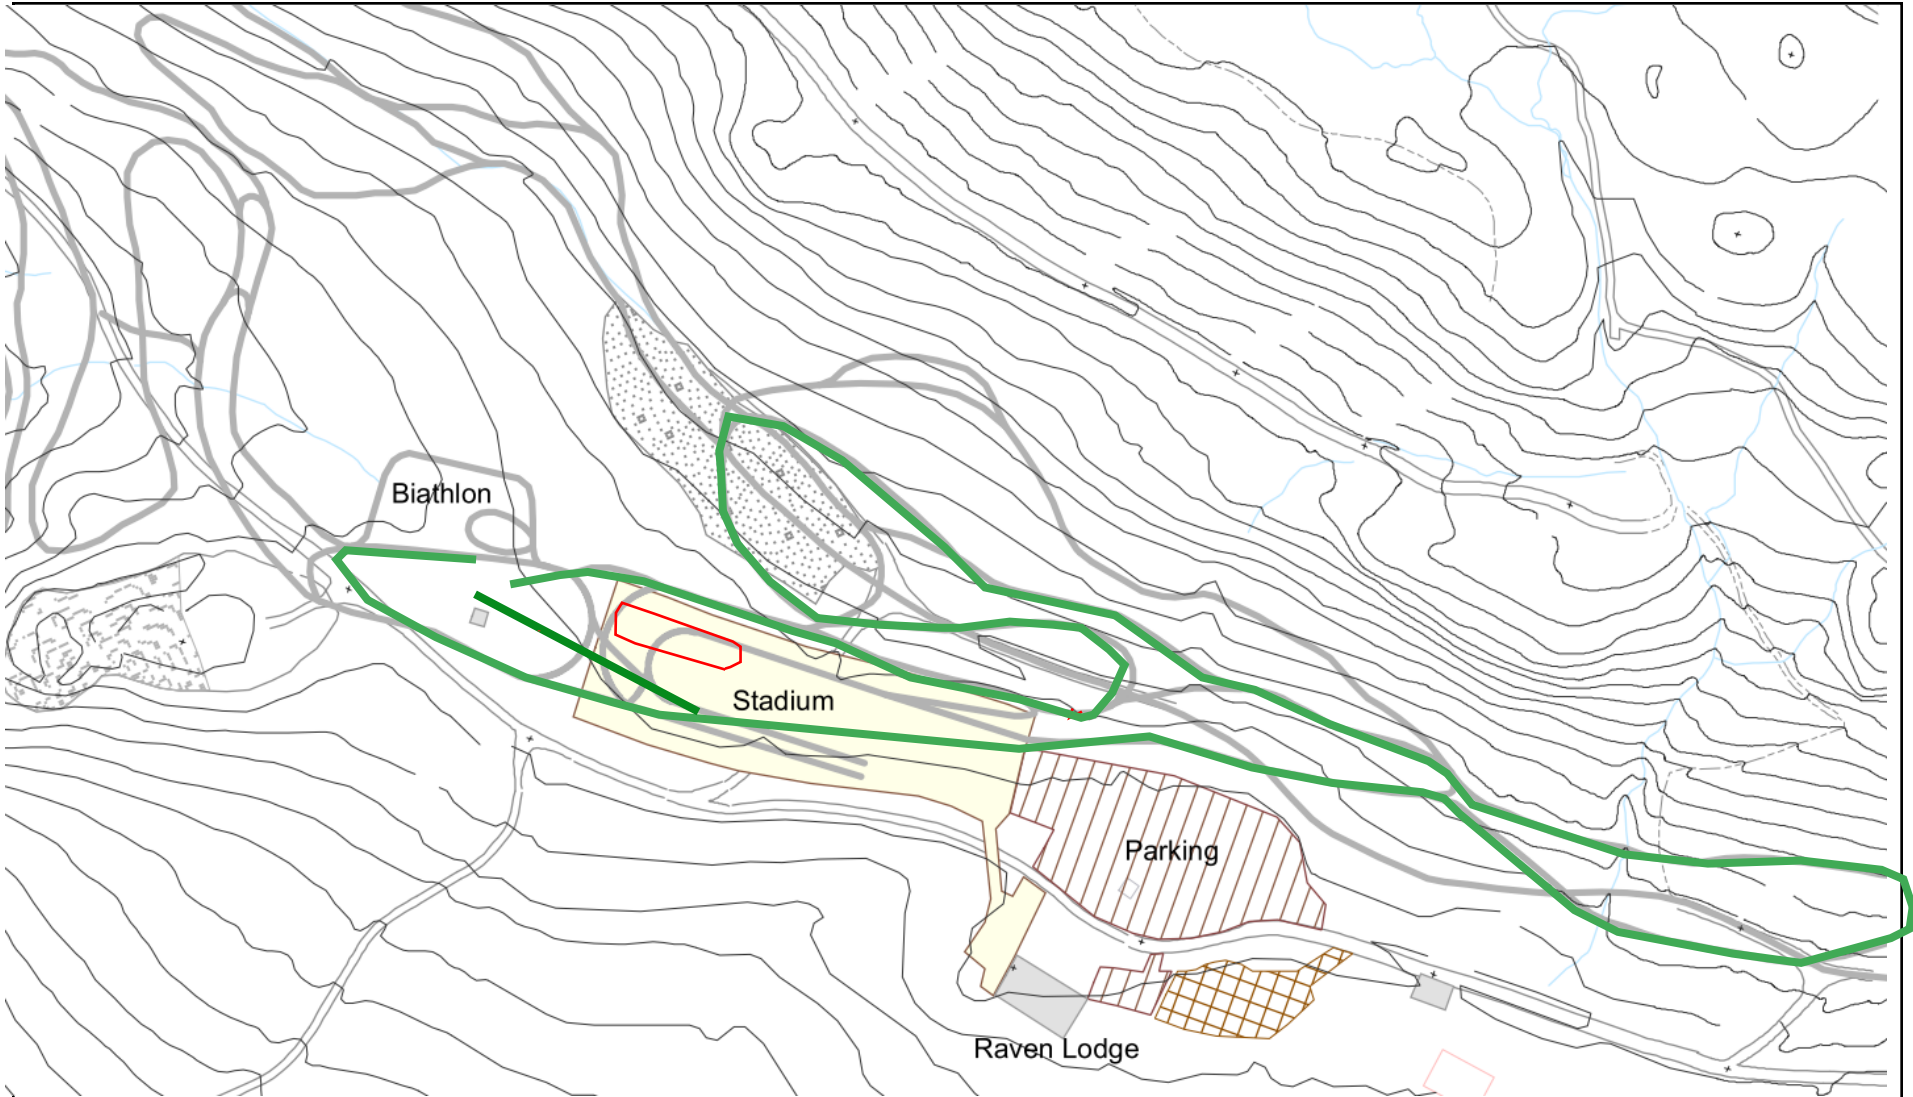

Vancouver Island Biathlon Club

Green Clover- 2.5 km